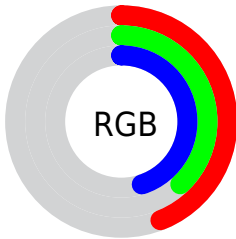

Distribution

- Red (44%)
- Green (38%)
- Blue (45%)