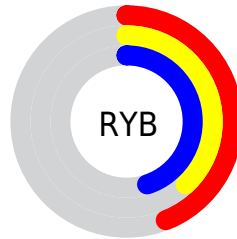

- Red (44%)
- Yellow (38%)
- Blue (45%)