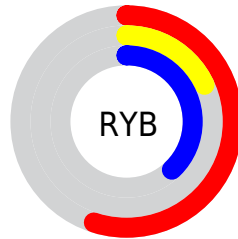

- Red (55%)
- Yellow (18%)
- Blue (38%)