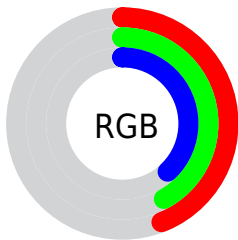

Distribution

Red (44%)

Green (42%)

Blue (38%)