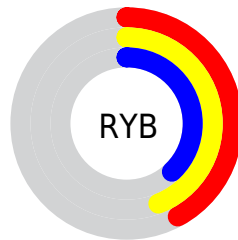

A 20% lighter version of the original color is **32.7121, 34.1446, 32.8834**, and **4.2759, 4.4569, 3.7669** is the 20% darker color. If you saturate the color by 10%, you get **13.0586, 13.5231, 10.6841**, and if you desaturate by 10%, it is **15.0276, 15.7878, 16.4988**.

# Distribution

Red (44%)

Green (42%)

Blue (38%)

Red (42%)

Yellow (44%)

Blue (38%)

Cyan (0%)