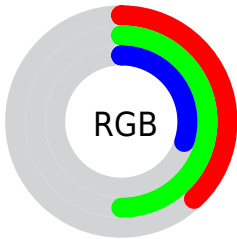

Distribution

- Red (38%)
- Green (50%)
- Blue (30%)