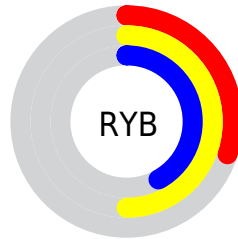

- Red (30%)
- Yellow (50%)
- Blue (42%)