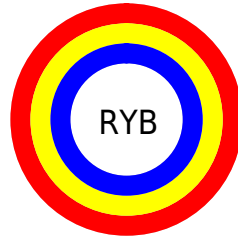

- Red (100%)
- Yellow (100%)
- Blue (100%)