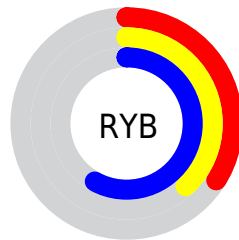

A 20% lighter version of the original color is **32.6552, 32.2572, 61.0051**, and **4.2983, 3.9893, 12.0987** is the 20% darker color. If you saturate the color by 10%, you get **11.7163, 10.7742, 29.8962**, and if you desaturate by 10%, it is **16.7470, 16.6964, 30.7741**.

# Distribution

Red (34%)

Green (40%)

Blue (58%)

Red (34%)

Yellow (38%)

Blue (58%)

Cyan (42%)