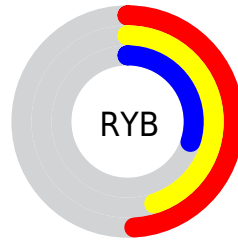

- Red (49%)
- Yellow (45%)
- Blue (30%)