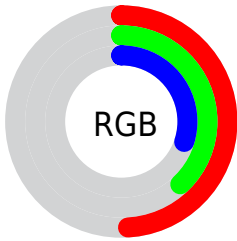

Distribution

- Red (49%)
- Green (38%)
- Blue (30%)