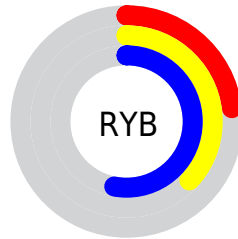

- Red (23%)
- Yellow (37%)
- Blue (53%)