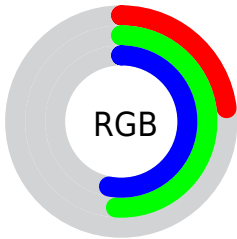

Distribution

- Red (23%)
- Green (51%)
- Blue (53%)