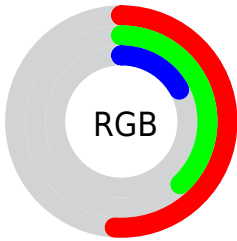

Distribution

- Red (51%)
- Green (38%)
- Blue (17%)