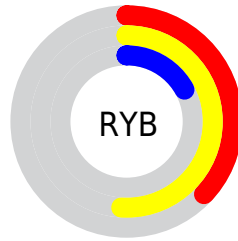

- Red (37%)
- Yellow (51%)
- Blue (17%)