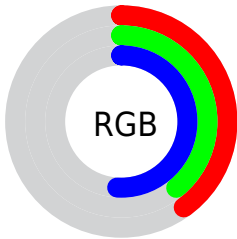

Distribution

Red (40%)

Green (39%)

Blue (51%)