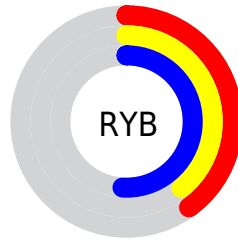

# Details

The XYZ color **14.0846, 13.4190, 22.9669** is a dark color, and the websafe version is hex **666699**. A complement of this color would be **18.8396, 21.3022, 14.9239**, and the grayscale version is **13.0543, 13.7342, 14.9565**.

A 20% lighter version of the original color is **32.7800, 32.1016, 49.2683**, and **4.3339, 3.9525, 8.3191** is the 20% darker color. If you saturate the color by 10%, you get **11.7388, 10.5265, 22.5324**, and if you desaturate by 10%, it is **16.8055, 16.7999, 23.4763**.

# Distribution

Red (40%)

Green (39%)

Blue (51%)

Red (40%)

Yellow (39%)

Blue (51%)

Cyan (21%)