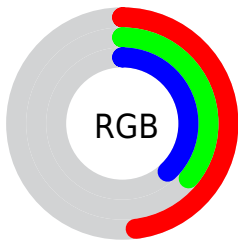

Distribution

- Red (48%)
- Green (36%)
- Blue (38%)