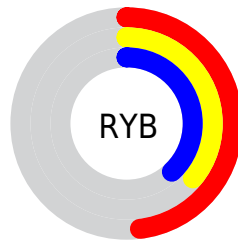

- Red (48%)
- Yellow (36%)
- Blue (38%)