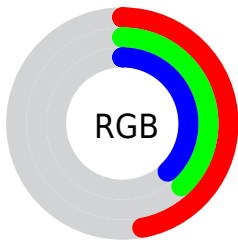

Distribution

Red (47%)

Green (38%)

Blue (38%)