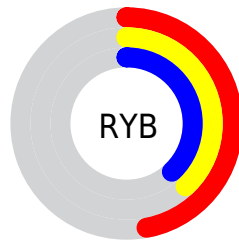

# Details

The XYZ color **14.1317, 13.3870, 12.9055** is a dark color, and the websafe version is hex **666666**. A complement of this color would be **14.8106, 17.0359, 20.2769**, and the grayscale version is **13.1023, 13.7847, 15.0115**.

A 20% lighter version of the original color is **33.0118, 32.1394, 31.6577**, and **4.3581, 3.9375, 3.5479** is the 20% darker color. If you saturate the color by 10%, you get **12.6343, 11.2099, 9.8855**, and if you desaturate by 10%, it is **15.8682, 15.9071, 16.4216**.

# Distribution

Red (47%)

Green (38%)

Blue (38%)

Red (47%)

Yellow (38%)

Blue (38%)

Cyan (0%)