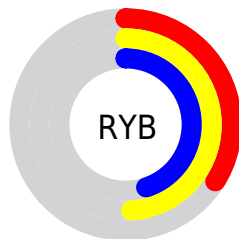

- Red (34%)
- Yellow (49%)
- Blue (45%)