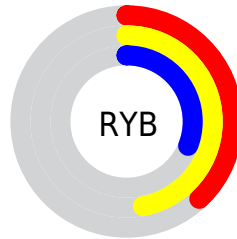

- Red (38%)
- Yellow (47%)
- Blue (31%)