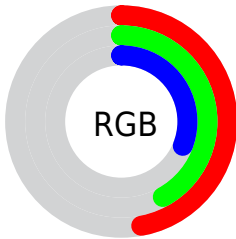

Distribution

- Red (47%)
- Green (42%)
- Blue (31%)