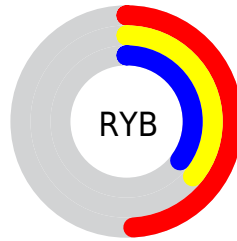

- Red (49%)
- Yellow (36%)
- Blue (35%)