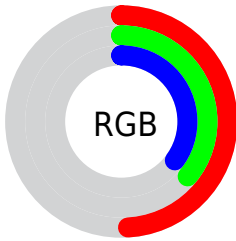

Distribution

- Red (49%)
- Green (36%)
- Blue (35%)