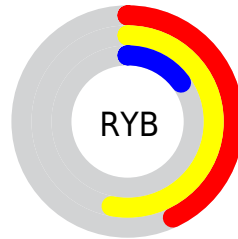

- Red (43%)
- Yellow (53%)
- Blue (15%)