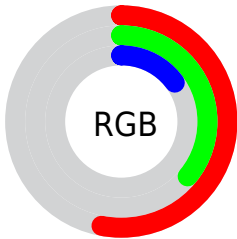

Distribution

- Red (53%)
- Green (36%)
- Blue (15%)