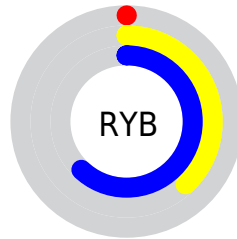

- Red (0%)
- Yellow (38%)
- Blue (62%)