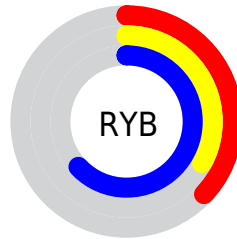

- Red (37%)
- Yellow (33%)
- Blue (63%)