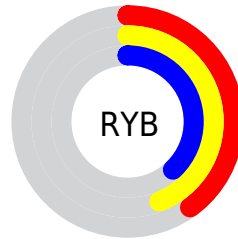

# Details

The XYZ color **14.2839, 15.0804, 13.2243** is a dark color, and the websafe version is hex **666666**. A complement of this color would be **12.4580, 12.9860, 17.4727**, and the grayscale version is **14.3048, 15.0497, 16.3891**.

A 20% lighter version of the original color is **33.1035, 34.8709, 32.1801**, and **4.4244, 4.6916, 3.6900** is the 20% darker color. If you saturate the color by 10%, you get **13.4571, 14.2003, 10.5638**, and if you desaturate by 10%, it is **15.1997, 16.0185, 16.2838**.

# Distribution

Red (44%)

Green (42%)

Blue (38%)

Red (40%)

Yellow (44%)

Blue (38%)

Cyan (0%)