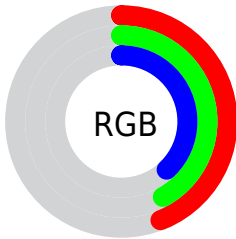

Distribution

Red (44%)

Green (42%)

Blue (38%)