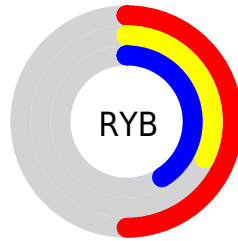

- Red (50%)
- Yellow (32%)
- Blue (41%)