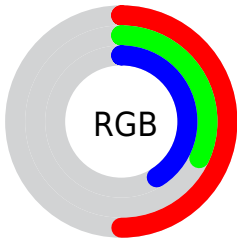

Distribution

- Red (50%)
- Green (32%)
- Blue (41%)