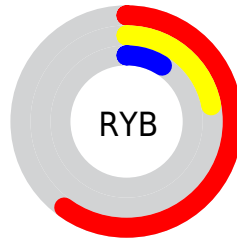

- Red (60%)
- Yellow (22%)
- Blue (9%)