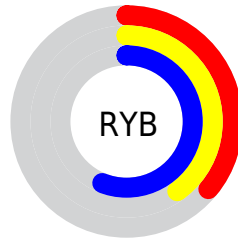

Details

The XYZ color **14.3224, 14.0108, 27.9361** is a dark color, and the websafe version is hex **666699**. A complement of this color would be **21.6915, 23.4055, 13.7310**, and the grayscale version is **13.2657, 13.9566, 15.1987**.

A 20% lighter version of the original color is **33.3107, 33.1622, 57.4686**, and **4.3846, 4.1365, 10.6925** is the 20% darker color. If you saturate the color by 10%, you get **11.9470, 11.2113, 27.5212**, and if you desaturate by 10%, it is **17.1251, 17.2624, 28.4162**.

Distribution

Red (36%)

Green (40%)

Blue (56%)

Red (36%)

Yellow (40%)

Blue (56%)

Cyan (35%)