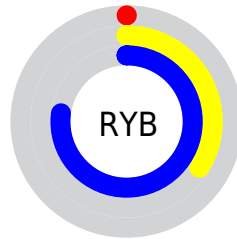

- Red (0%)
- Yellow (34%)
- Blue (77%)