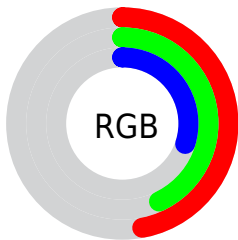

Distribution

- Red (47%)
- Green (43%)
- Blue (30%)