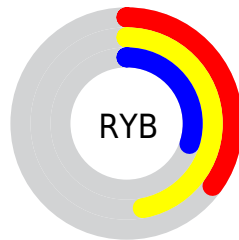

- Red (35%)
- Yellow (47%)
- Blue (30%)