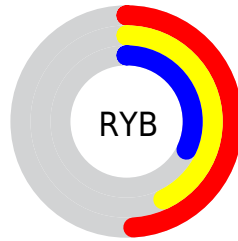

- Red (49%)
- Yellow (43%)
- Blue (32%)