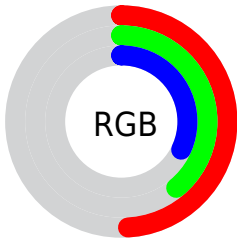

Distribution

- Red (49%)
- Green (39%)
- Blue (32%)