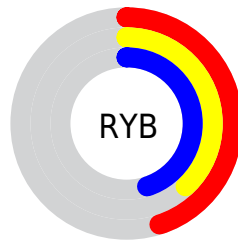

- Red (45%)
- Yellow (38%)
- Blue (45%)