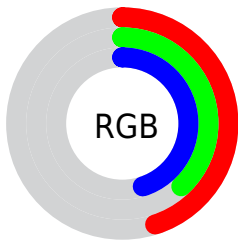

Distribution

- Red (45%)
- Green (38%)
- Blue (45%)