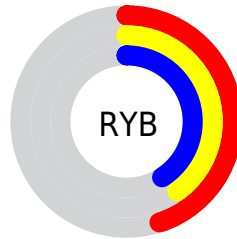

- Red (45%)
- Yellow (40%)
- Blue (41%)