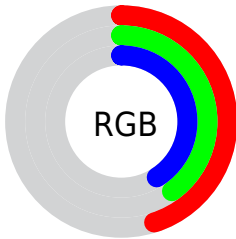

Distribution

- Red (45%)
- Green (40%)
- Blue (41%)