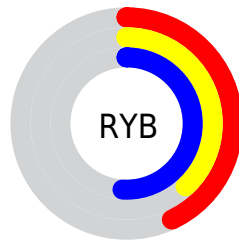

Details

The XYZ color **14.4520, 13.2019, 22.5554** is a dark color, and the websafe version is hex **666699**. A complement of this color would be **17.1644, 20.2583, 14.0725**, and the grayscale version is **13.0330, 13.7117, 14.9321**.

A 20% lighter version of the original color is **33.5752, 31.8219, 48.6286**, and **4.5130, 3.8525, 8.0952** is the 20% darker color. If you saturate the color by 10%, you get **12.4509, 10.5644, 22.1520**, and if you desaturate by 10%, it is **16.7326, 16.2709, 23.0278**.

Distribution

Red (43%)

Green (38%)

Blue (51%)

Red (43%)

Yellow (38%)

Blue (51%)

Cyan (16%)