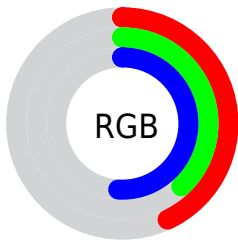

Distribution

Red (43%)

Green (38%)

Blue (51%)