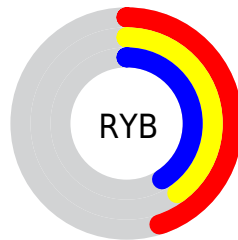

- Red (45%)
- Yellow (40%)
- Blue (41%)