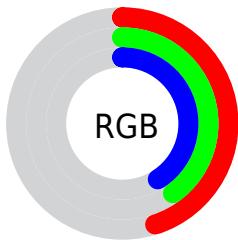

Distribution

- Red (45%)
- Green (40%)
- Blue (41%)