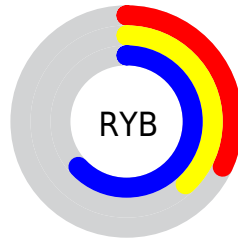

Red (32%)

Yellow (38%)

Blue (63%)