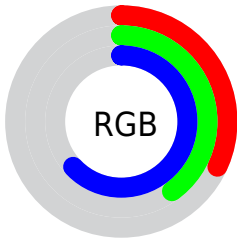

Distribution

Red (32%)

Green (40%)

Blue (63%)