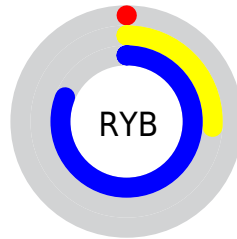

- Red (0%)
- Yellow (26%)
- Blue (81%)