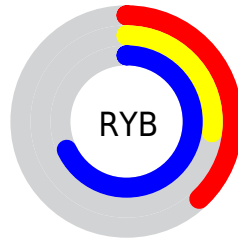

# Details

The XYZ color **14.6007, 9.8148, 40.6601** is a dark color, and the websafe version is hex **663399**. A complement of this color would be **27.6948, 36.3367, 11.1845**, and the grayscale version is **9.4604, 9.9531, 10.8389**.

A 20% lighter version of the original color is **33.5702, 25.2894, 77.2407**, and **4.5716, 2.4200, 17.9954** is the 20% darker color. If you saturate the color by 10%, you get **12.4461, 7.3481, 40.2977**, and if you desaturate by 10%, it is **17.2811, 13.0132, 41.1364**.

# Distribution

Red (38%)

Green (27%)

Blue (68%)

Red (38%)

Yellow (27%)

Blue (68%)

Cyan (44%)