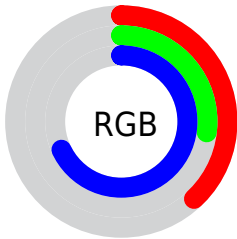

Distribution

Red (38%)

Green (27%)

Blue (68%)