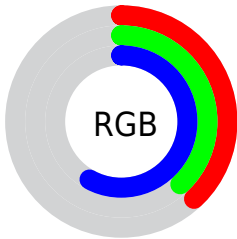

Distribution

Red (38%)

Green (38%)

Blue (58%)