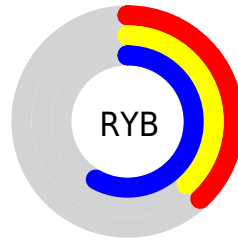

Details

The XYZ color **14.6293, 13.2607, 30.2223** is a dark color, and the websafe version is hex **666699**. A complement of this color would be **25.2997, 28.7477, 15.5251**, and the grayscale version is **12.8186, 13.4861, 14.6864**.

A 20% lighter version of the original color is **33.7638, 31.8812, 60.8740**, and **4.5607, 3.8538, 12.0588** is the 20% darker color. If you saturate the color by 10%, you get **11.9385, 10.0183, 29.7385**, and if you desaturate by 10%, it is **17.8779, 17.1750, 30.8069**.

Distribution

Red (38%)

Green (38%)

Blue (58%)

Red (38%)

Yellow (38%)

Blue (58%)

Cyan (35%)