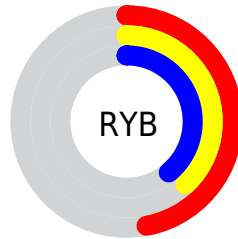

- Red (47%)
- Yellow (38%)
- Blue (39%)