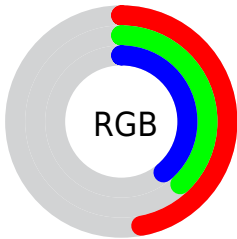

Distribution

- Red (47%)
- Green (38%)
- Blue (39%)