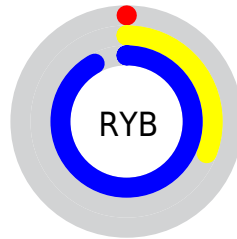

- Red (0%)
- Yellow (31%)
- Blue (92%)