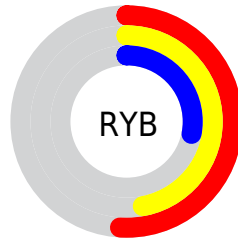

- Red (51%)
- Yellow (47%)
- Blue (28%)