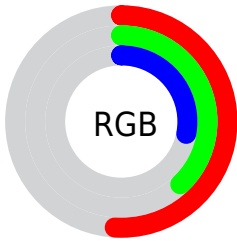

Distribution

- Red (51%)
- Green (38%)
- Blue (28%)