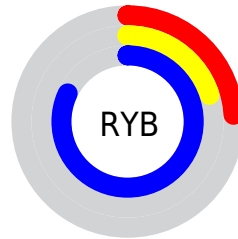

Details

The XYZ color **14.7601, 7.9585, 61.7310** is a dark color, and the websafe version is hex **3333CC**. The color can be described as dark muted blue. A complement of this color would be **46.9080, 58.3278, 11.8034**, and the grayscale version is **6.0233, 6.3369, 6.9009**.

A 20% lighter version of the original color is **31.7178, 20.8895, 96.9681**, and **5.8327, 2.3331, 30.7148** is the 20% darker color. If you saturate the color by 10%, you get **13.0512, 6.0365, 61.4503**, and if you desaturate by 10%, it is **17.3166, 10.9279, 62.1697**.

Distribution

Red (24%)

Green (20%)

Blue (82%)

Red (24%)

Yellow (20%)

Blue (82%)

Cyan (70%)