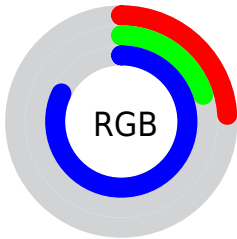

Distribution

Red (24%)

Green (20%)

Blue (82%)