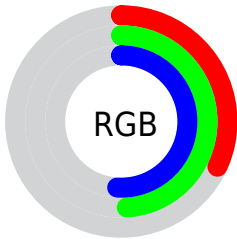

Distribution

- Red (32%)
- Green (49%)
- Blue (51%)