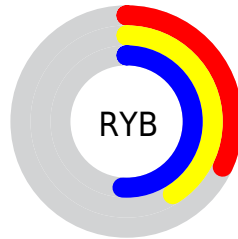

- Red (32%)
- Yellow (41%)
- Blue (51%)