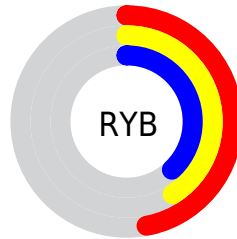

- Red (47%)
- Yellow (41%)
- Blue (38%)