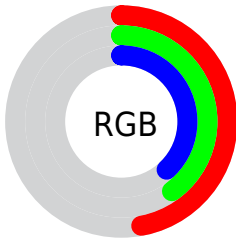

Distribution

- Red (47%)
- Green (40%)
- Blue (38%)