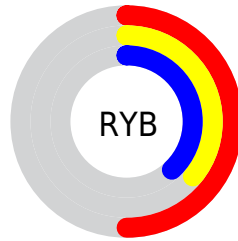

- Red (50%)
- Yellow (36%)
- Blue (38%)