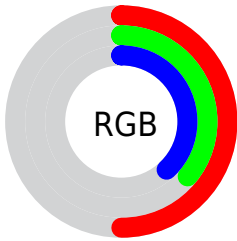

Distribution

- Red (50%)
- Green (36%)
- Blue (38%)