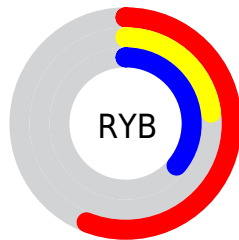

- Red (56%)
- Yellow (23%)
- Blue (36%)