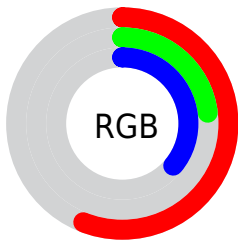

Distribution

- Red (56%)
- Green (23%)
- Blue (36%)