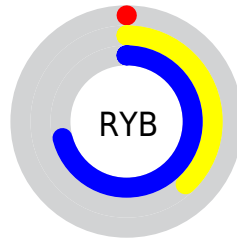

- Red (0%)
- Yellow (38%)
- Blue (71%)