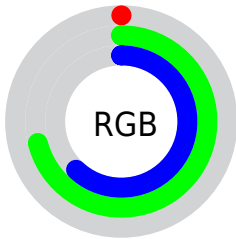

Distribution

- Red (0%)
- Green (71%)
- Blue (62%)