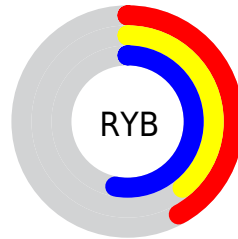

Details

The XYZ color **14.8283, 13.7707, 24.4307** is a dark color, and the websafe version is hex **666699**. A complement of this color would be **19.3818, 22.3870, 15.1046**, and the grayscale version is **13.4954, 14.1982, 15.4618**.

A 20% lighter version of the original color is **34.1741, 32.7715, 51.5381**, and **4.6319, 4.0259, 8.9205** is the 20% darker color. If you saturate the color by 10%, you get **12.4933, 10.8365, 23.9876**, and if you desaturate by 10%, it is **17.5235, 17.2040, 24.9516**.

Distribution

Red (42%)

Green (39%)

Blue (53%)

Red (42%)

Yellow (39%)

Blue (53%)

Cyan (20%)