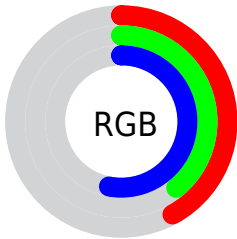

Distribution

Red (42%)

Green (39%)

Blue (53%)