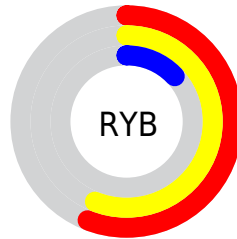

- Red (56%)
- Yellow (56%)
- Blue (13%)