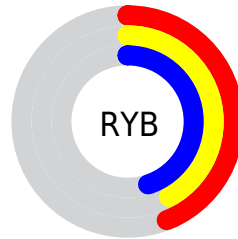

Details

The XYZ color **14.9306, 14.9906, 18.3262** is a dark color, and the websafe version is hex **666666**. A complement of this color would be **15.0395, 16.5537, 16.0389**, and the grayscale version is **14.4767, 15.2306, 16.5861**.

A 20% lighter version of the original color is **34.3419, 34.7965, 41.4656**, and **4.6914, 4.6232, 5.9553** is the 20% darker color. If you saturate the color by 10%, you get **13.3467, 12.5315, 17.9353**, and if you desaturate by 10%, it is **16.6951, 17.7796, 18.7718**.

Distribution

Red (44%)

Green (42%)

Blue (45%)

Red (44%)

Yellow (42%)

Blue (45%)

Cyan (3%)