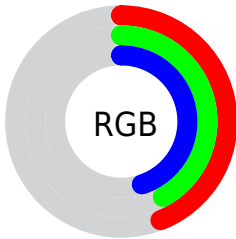

Distribution

Red (44%)

Green (42%)

Blue (45%)