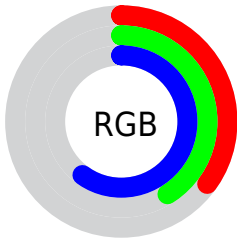

Distribution

Red (35%)

Green (41%)

Blue (60%)