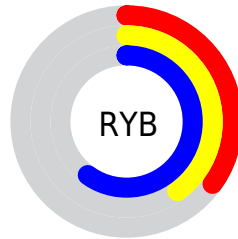

Red (35%)

Yellow (40%)

Blue (60%)