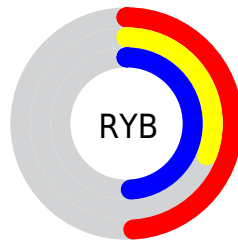

# Details

The XYZ color **14.9551, 11.4326, 20.8205** is a dark color, and the websafe version is hex **996699**. A complement of this color would be **11.9698, 16.8944, 10.0279**, and the grayscale version is **11.5750, 12.1778, 13.2616**.

A 20% lighter version of the original color is **34.2462, 28.3798, 45.7924**, and **4.7227, 3.0507, 7.1774** is the 20% darker color. If you saturate the color by 10%, you get **14.1370, 9.7962, 20.5479**, and if you desaturate by 10%, it is **15.9435, 13.4092, 21.1501**.

# Distribution

Red (49%)

Green (31%)

Blue (49%)

Red (49%)

Yellow (31%)

Blue (49%)

Cyan (0%)