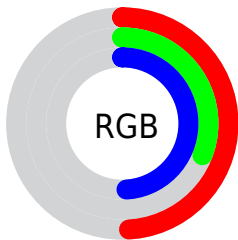

Distribution

Red (49%)

Green (31%)

Blue (49%)