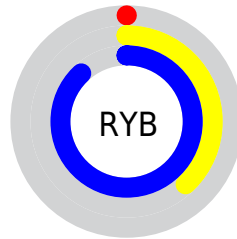

- Red (0%)
- Yellow (38%)
- Blue (88%)