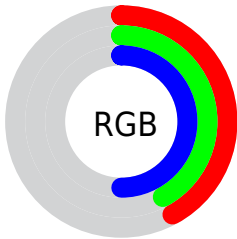

Distribution

Red (42%)

Green (42%)

Blue (50%)