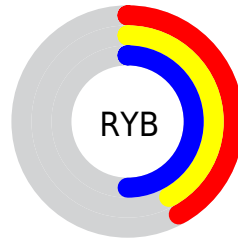

# Details

The XYZ color **14.9942, 14.9308, 22.5137** is a dark color, and the websafe version is hex **666666**. A complement of this color would be **19.2228, 21.0680, 16.6894**, and the grayscale version is **14.3723, 15.1208, 16.4665**.

A 20% lighter version of the original color is **34.3021, 34.6182, 48.5901**, and **4.7202, 4.5920, 8.0347** is the 20% darker color. If you saturate the color by 10%, you get **12.3632, 11.7607, 22.0407**, and if you desaturate by 10%, it is **18.0501, 18.6130, 23.0636**.

# Distribution

Red (42%)

Green (42%)

Blue (50%)

Red (42%)

Yellow (42%)

Blue (50%)

Cyan (17%)