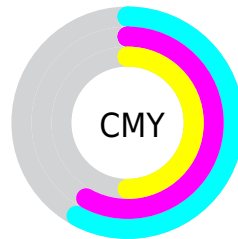

A 20% lighter version of the original color is **34.3021, 34.6182, 48.5901**, and **4.7202, 4.5920, 8.0347** is the 20% darker color. If you saturate the color by 10%, you get **12.3632, 11.7607, 22.0407**, and if you desaturate by 10%, it is **18.0501, 18.6130, 23.0636**.

# Distribution

Red (42%)

Green (42%)

Blue (50%)

Red (42%)

Yellow (42%)

Blue (50%)

Cyan (17%)

Magenta (17%)

Yellow (0%)

Black (50%)

Cyan (58%)

Magenta (58%)

Yellow (50%)