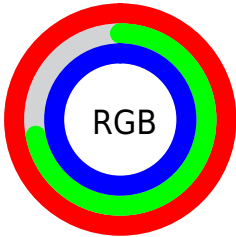

Distribution

- Red (100%)
- Green (72%)
- Blue (100%)